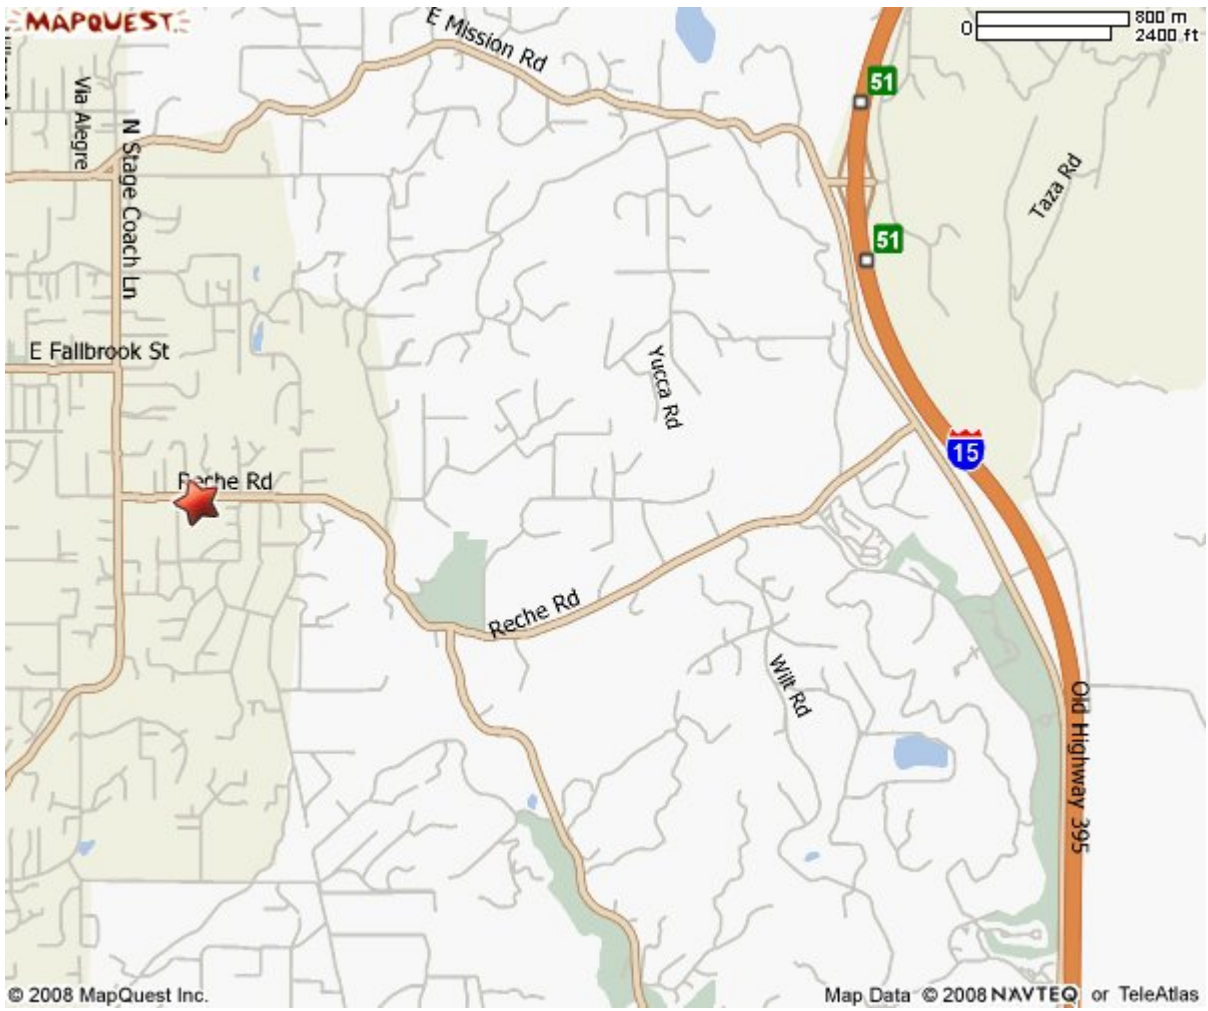

POTTER JR. HIGH
1743 RECHE ROAD
FALLBROOK, CA

COACH MARIN PINNELL
(760) 468-8649

POTTER JR. HIGH
1743 RECHE ROAD
FALLBROOK, CA

COACH MARIN PINNELL
(760) 468-8649

Start: 300 S Lewis Rd
Camarillo, CA 93012-6619, US

End: 1743 Reche Rd
Fallbrook, CA 92028-3624, US

Notes:

Potter Jr. High, Fallbrook CA
Coach Marin Pinnell
760-468-8649

Directions	Distance
Total Est. Time: 2 hours, 28 minutes Total Est. Distance: 149.60 miles	
1: Start out going NORTH on LEWIS RD / CA-34 toward CA-34 N.	0.3 miles
2: Turn LEFT onto VENTURA BLVD.	<0.1 miles
3: Merge onto US-101 S.	40.1 miles
4: Keep LEFT to take CA-134 E toward BURBANK / GLENDALE.	14.3 miles
5: CA-134 E becomes I-210 E.	18.4 miles
6: Merge onto CA-57 S via EXIT 45 toward SANTA ANA.	4.0 miles
7: Merge onto CA-71 S via EXIT 22C toward CORONA.	17.4 miles
8: Take CA-91 E.	4.3 miles
9: Take the exit toward BARSTOW / SAN DIEGO.	0.2 miles
10: Merge onto I-15 S toward SAN DIEGO.	45.0 miles
11: Take the MISSION RD exit- EXIT 51- toward FALLBROOK.	0.3 miles
12: Turn RIGHT onto OLD HIGHWAY 395 / CR-S13 / E MISSION RD.	<0.1 miles
13: Turn LEFT onto OLD HIGHWAY 395.	1.0 miles
14: Turn RIGHT onto RECHE RD / CR-S15.	3.5 miles
15: End at 1743 Reche Rd Fallbrook, CA 92028-3624, US	
Total Est. Time: 2 hours, 28 minutes Total Est. Distance: 149.60 miles	